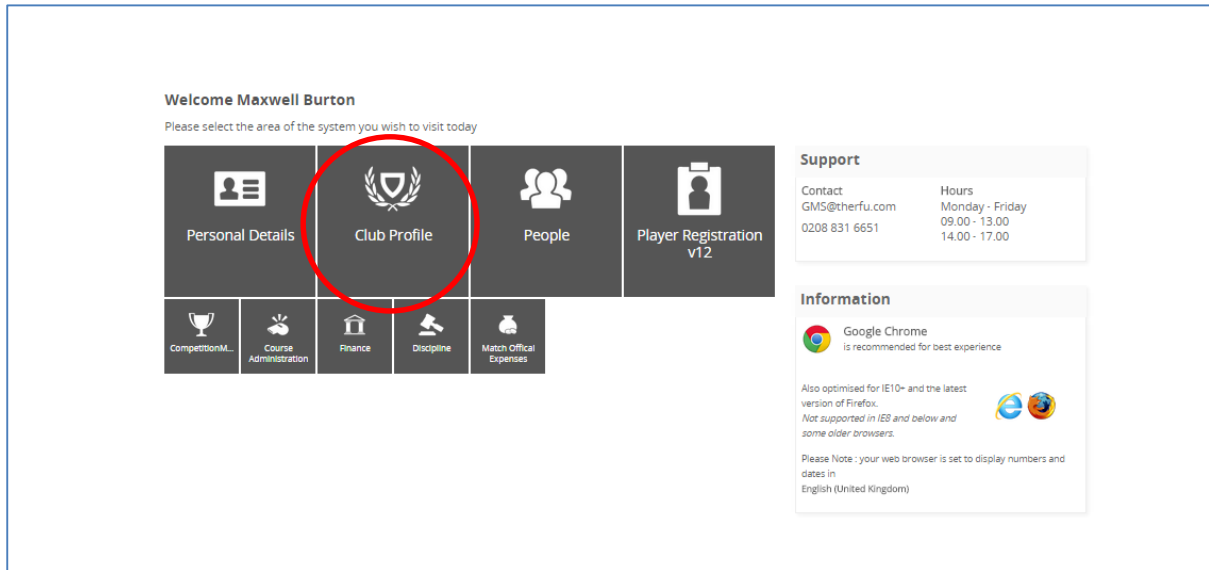

Introduction

Friendly fixtures allows club to enter and create non competition related fixtures that will be posted in both Teams GMS fixtures page.

1. Adding a Fixture

To create a friendly fixture, the user must select **Club Profile**