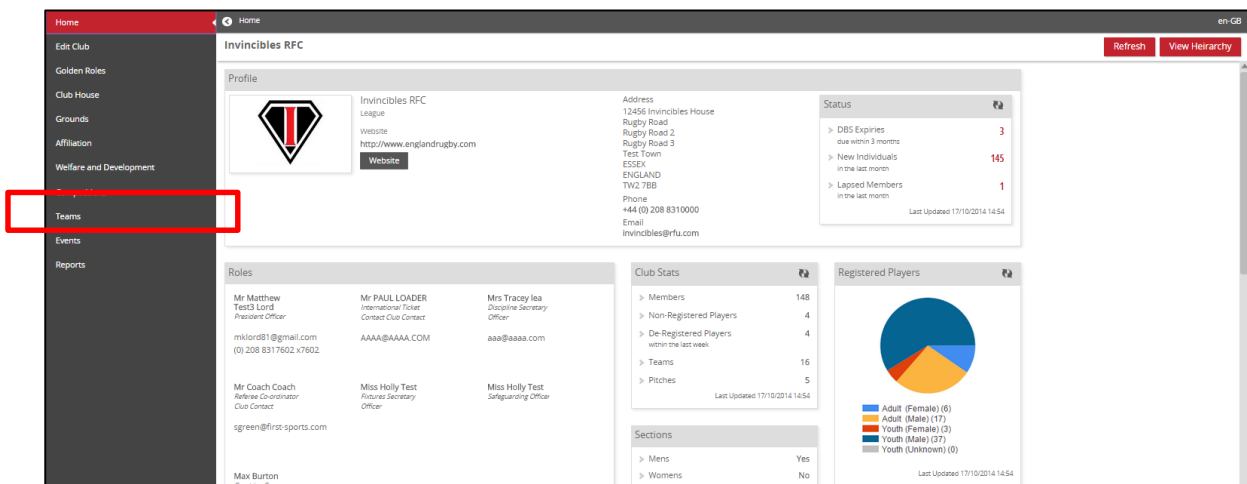

Microsoft Partner
Silver Application Development

FIRSTSPORTS

GMS – People

Adding Friendly Fixtures

Introduction

Friendly fixtures allows club to enter and create non competition related fixtures that will be posted in both Teams GMS fixtures page.

1. Adding a Fixture

To create a friendly fixture, the user must select **Club Profile**

From the Club Profile Dashboard, select **Teams**

Select the relevant Team (each team is hyperlinked)

Team	Team Type	Gender	Strips	Filters
✓ Invincibles	1st XV Men	Male		
✓ Invincibles 4th XV	4th XV Men	Male	Home Colour: Gold and Black	
✓ Invincibles 6th	6th XV Men	Male		
✓ Invincibles 7th	U24M	Female		
✓ Invincibles Test Vets	Veterans Men	Male		
✓ Invincibles Test Veterans	3rd XV Men	Male		
✓ Invincibles U10	U10	Mixed		
✓ Invincibles U11	U11	Mixed		
✓ Invincibles U12	U12	Mixed		
✓ Invincibles U14	U14M	Male		
✓ Invincibles U15	U15M	Male		
✓ Invincibles U16	U16M	Male		
✓ Invincibles U8	U8	Mixed		
✓ Rubbish XV	Veterans Men	Male		
✓ The Invincible Lads	Leisure	Male	Home Colour: Red Away Colour: Blue	
✓ Twickenham Posse	1st XV Men	Male	Home Colour: Purple Spots	