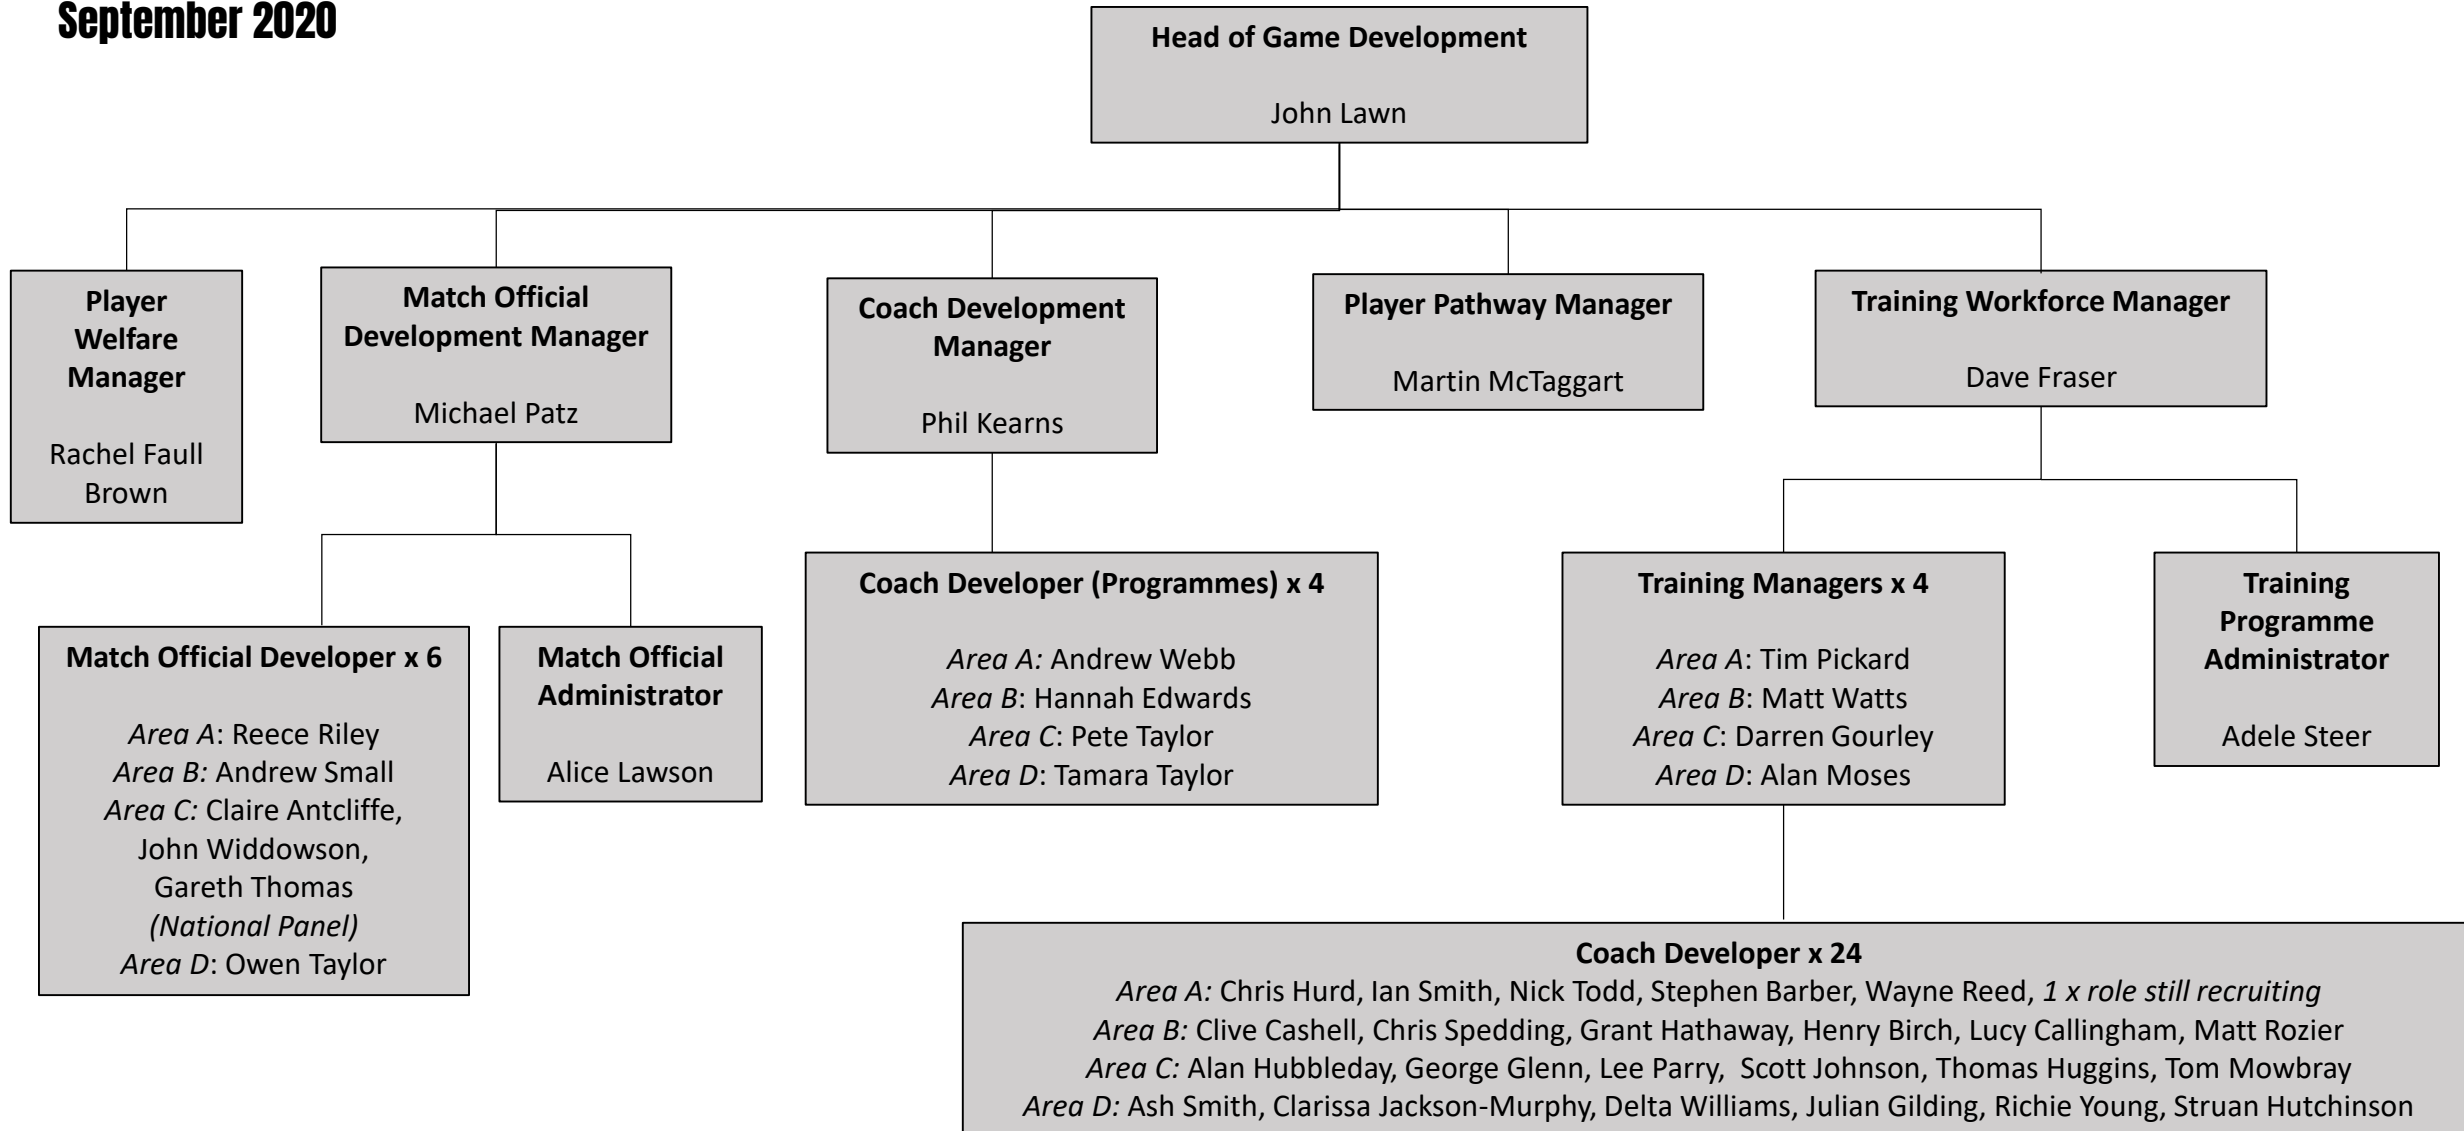

September 2020

Game Development

September 2020

Clubs and Communities

September 2020

Head of Clubs and Communities
Natasha Routledge