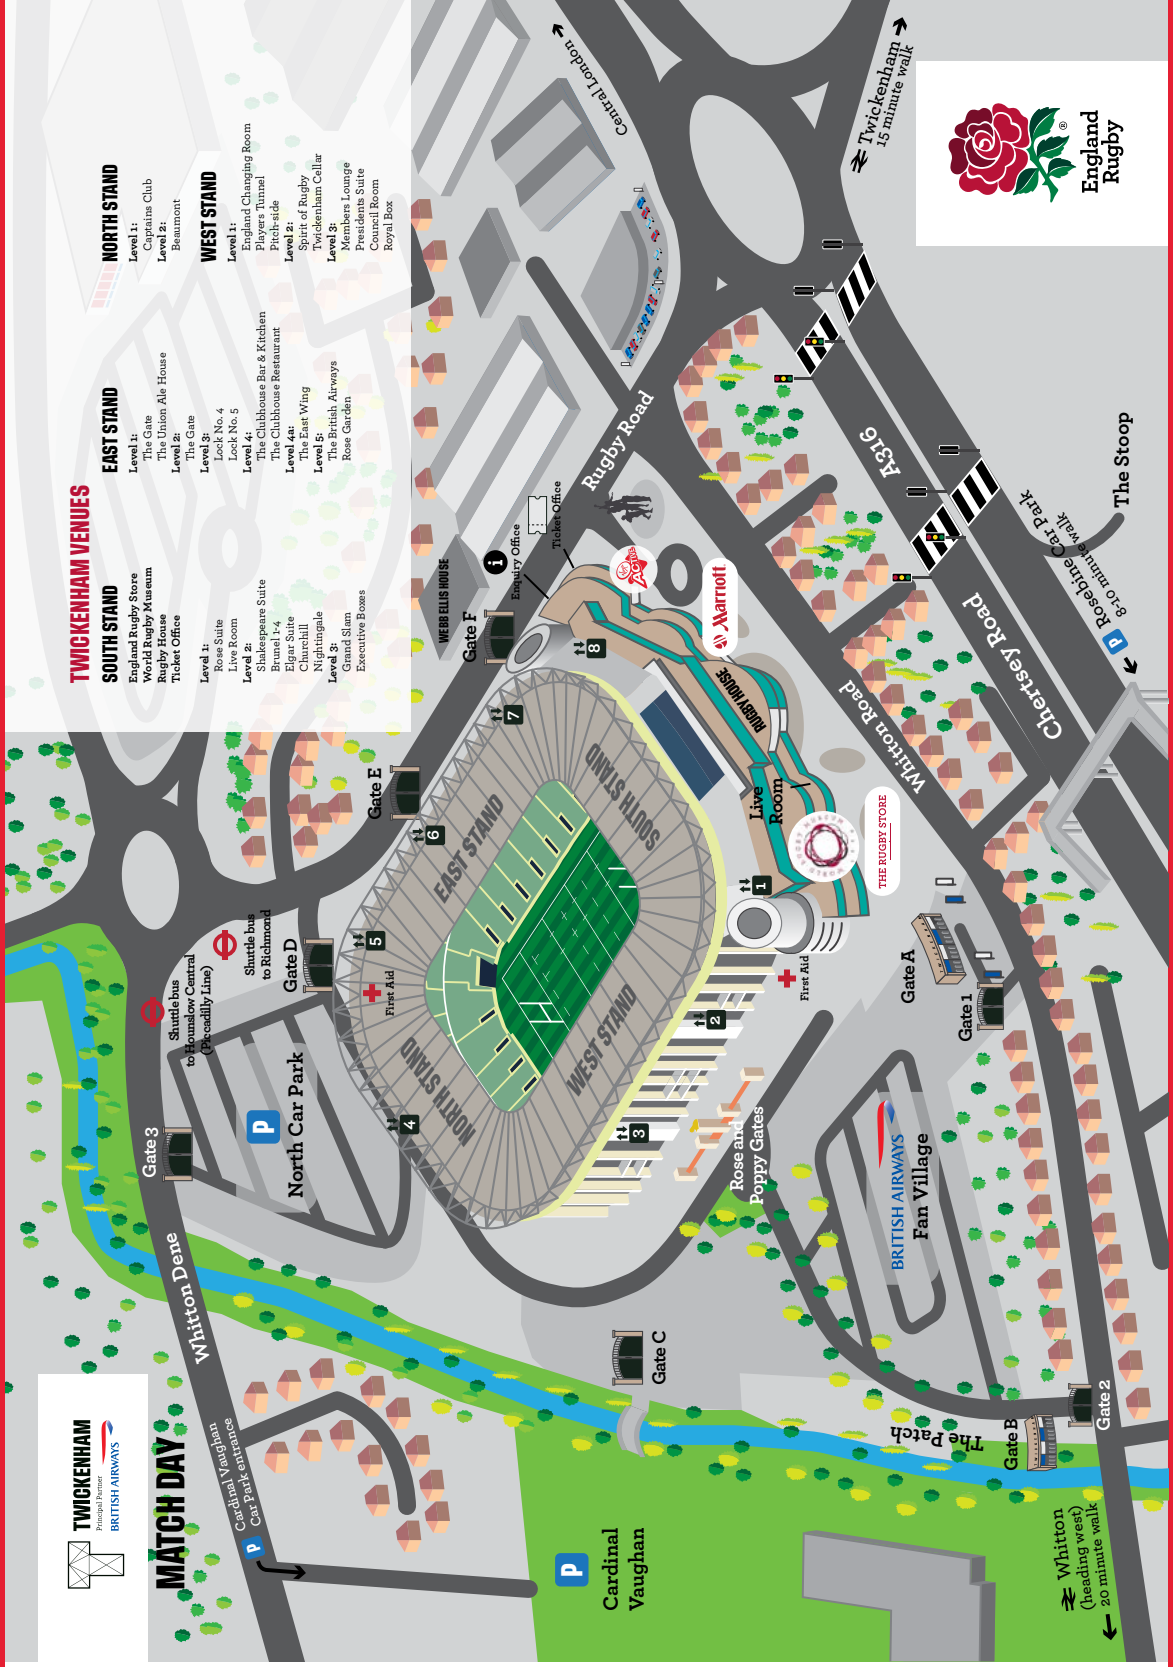

MATCH DAY

Cardinal Vaughan
Car Park entrance

TWICKENHAM VENUES

SOUTH STAND

EAST STAND

NORTH STAND

- Level 1: Captains Club
- Level 2: Beaumont

WEST STAND

Whitton
(heading west)
20 minute walk

Twickenham
15 minute walk

Roach
8-10 minute walk

The Patch

BRITISH AIRWAYS
Fan Village

Rose and
Poppy Gates

Live Room

Marroft

WEIBULL HOUSE

Embury Office

Ticket Office

Cardinal Vaughan

Central London