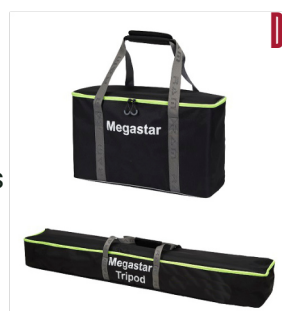

8 units covers: 60x40m

Carry cases

DEAL EXTRAS

520 lumen  
rechargeable  
head torch

FOR MORE INFORMATION AND TO ORDER

[CLICK HERE](#)