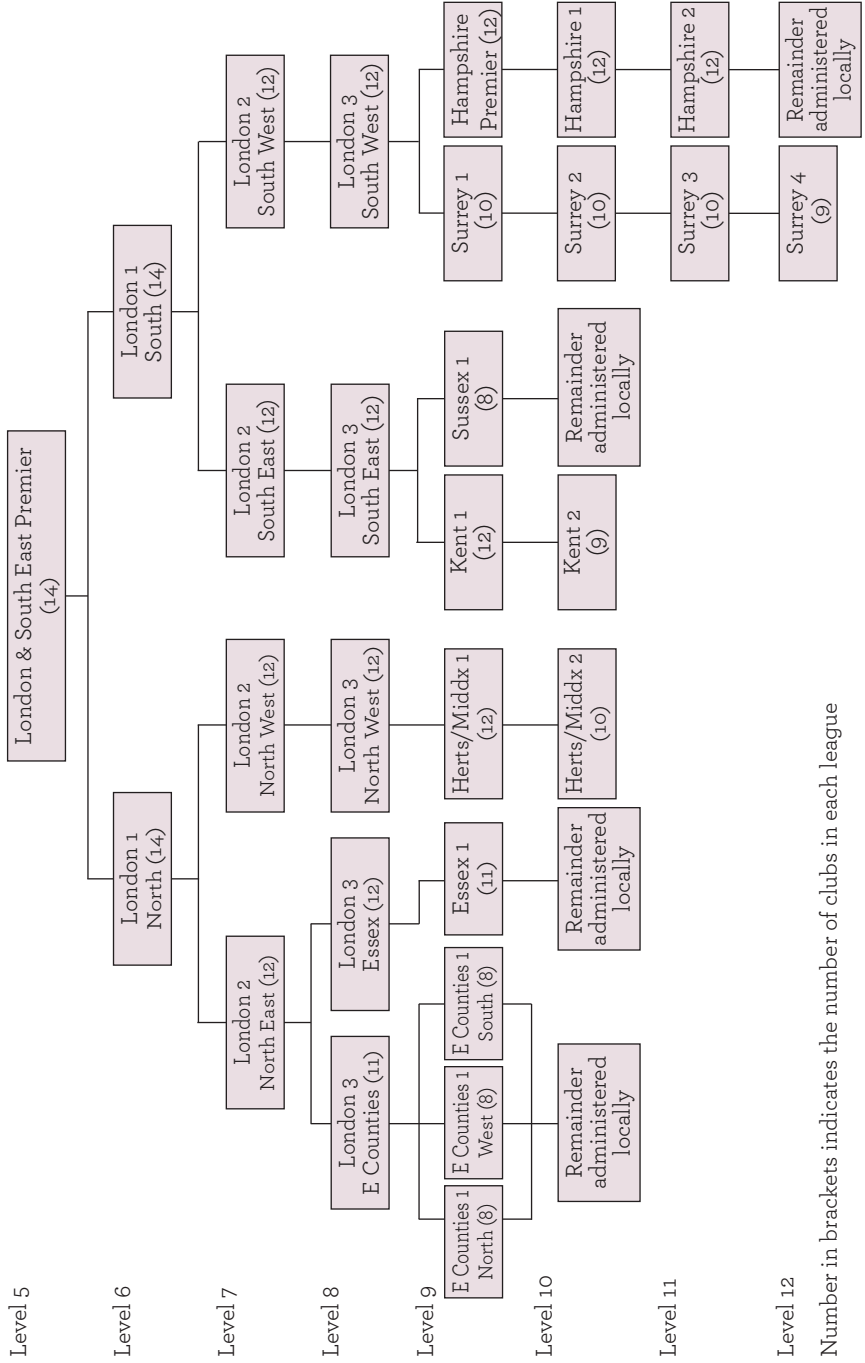

LONDON & SOUTH EAST LEAGUE STRUCTURE 2018-2019

Number in brackets indicates the number of clubs in each league