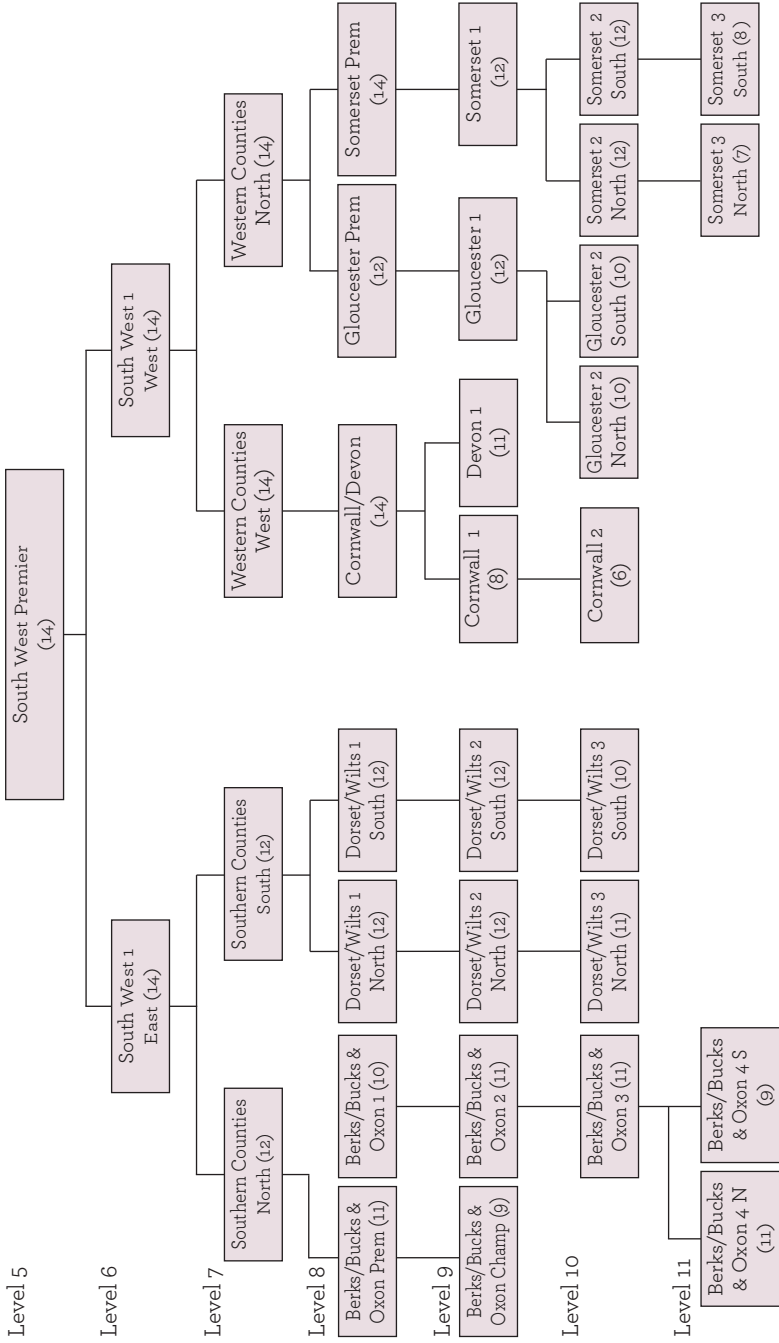

SOUTH WEST DIVISION LEAGUE STRUCTURE 2018-2019

Numbers in brackets indicates the number of clubs in each league