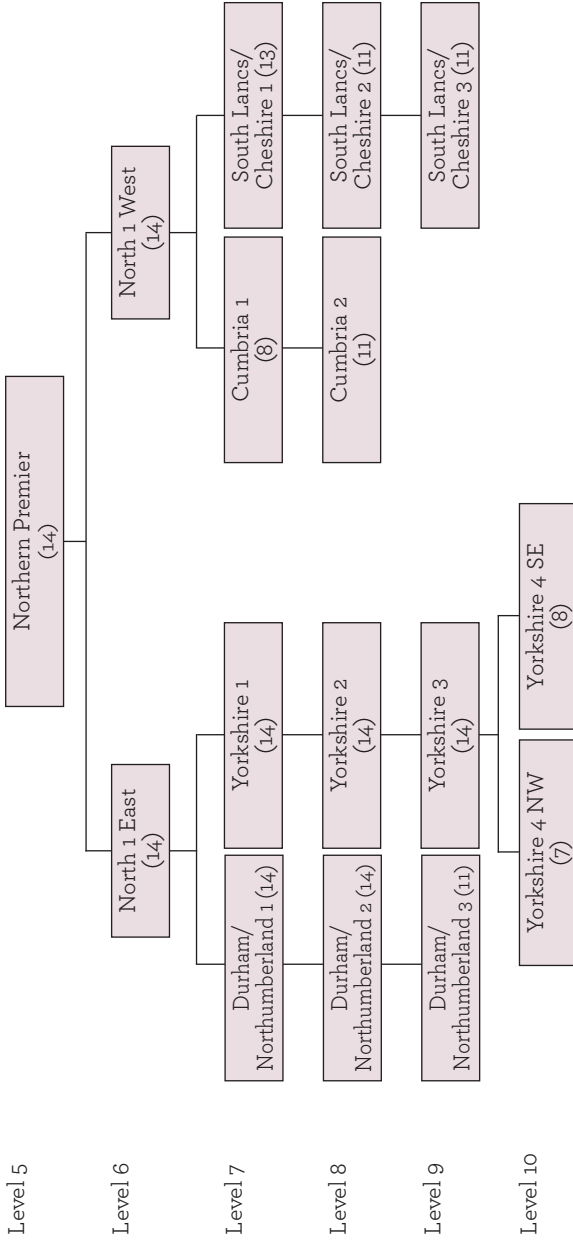

NORTH LEAGUE STRUCTURE 2018-2019

Number in brackets indicates the number of clubs in each league